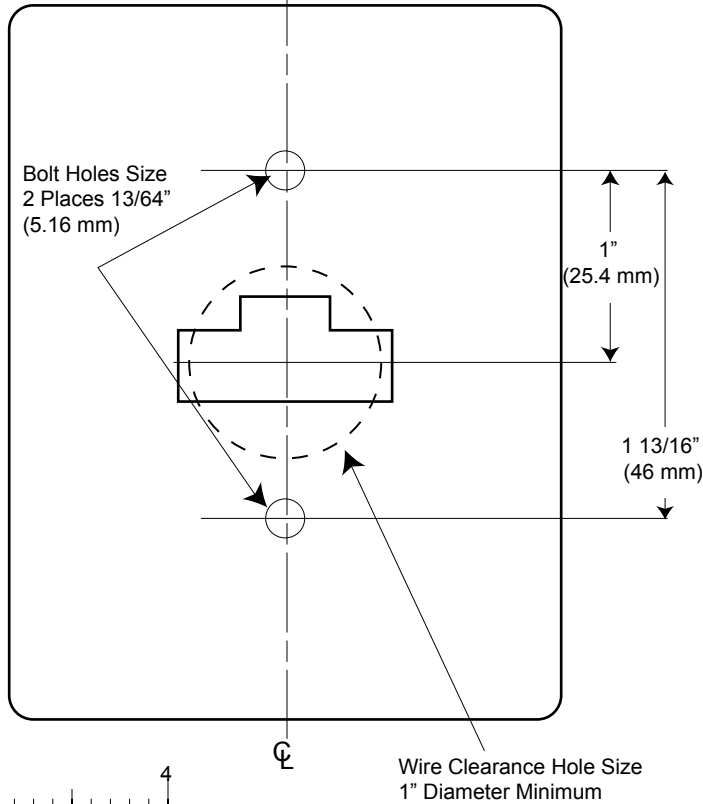

4545 Ponce de Leon Blvd.
 Coral Gables, FL 33146
 (305) 667-5811 Fax (305) 663-5551
 www.YachtBeam.com
 service@yachtbeam.com

YACHT BEAM 1MM+
 Remote Control Searchlight System
 Mounting Templates

SCALE 1=1 (in.)
 1=25.4 (mm)

Please Note: If mounting template is obtained from the Yacht Beam website, any electronic media, or from a photocopy, please verify the dimensions of the scale shown with actual measuring device. Duplicate templates may not be of true 1:1 scale. Any deviation should be considered when using mounting template.

**Point Pad
 Surface Mount
 Template**

**Point Pad
 Flush Mount Template**
 Use U-Clamp to secure
 control switch