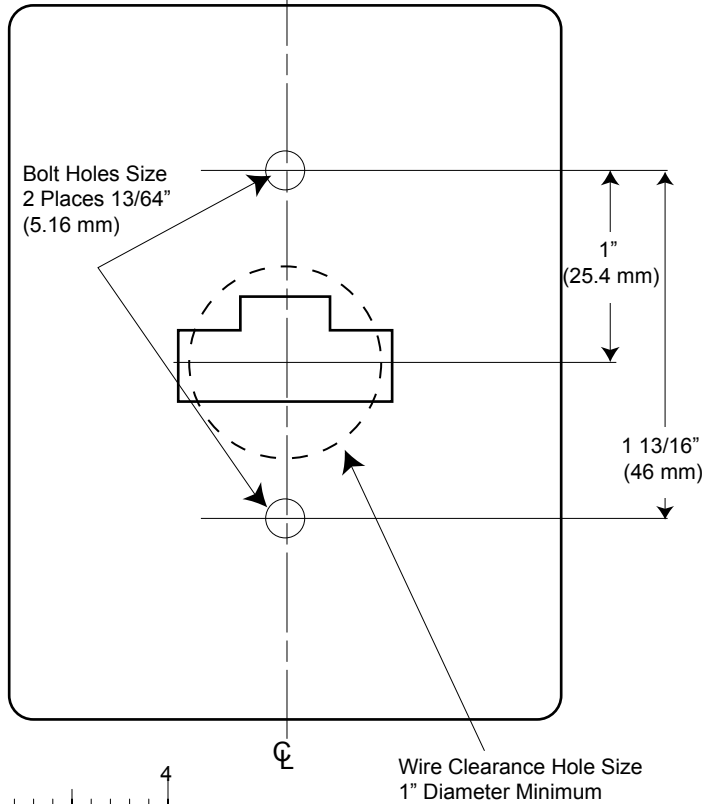

4545 Ponce de Leon Blvd.
 Coral Gables, FL 33146
 (305) 667-5811 Fax (305) 663-5551
 www.YachtBeam.com
 service@yachtbeam.com

YACHT BEAM 1M

Remote Control Searchlight System
 Mounting Templates

SCALE 1=1 (in.)
 1=25.4 (mm)

Please Note: If mounting template is obtained from the Yacht Beam website, any electronic media, or from a photocopy, please verify the dimensions of the scale shown with actual measuring device. Duplicate templates may not be of true 1:1 scale. Any deviation should be considered when using mounting template.

**Point Pad
 Surface Mount
 Template**

**Point Pad
 Flush Mount Template**
*Use U-Clamp to secure
 control switch*